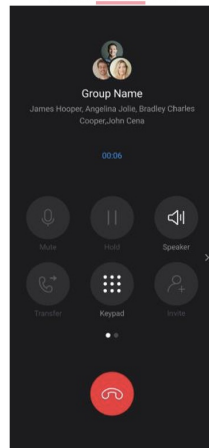

Description:

iPECS ONE has a new mobile client GUI for phone and tablet. The v4 Mobile Client UI Framework upgrade supports more components, including Design Kit for design tools such as Figma. Changes include theme customization, more granular control over your theme/style, and the ability to utilize hooks to the fullest. In addition to following the latest GUI trends, it also supports dark mode and improved library stability.

Contacts

Detailed contact info.

Add to My Contacts

Call Log

Keypad