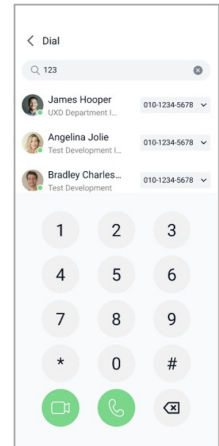

Mobile App UI/GUI Revision

Last Modified on 01/18/2024 2:57 pm EST

Feature first available:

iPECS Cloud version 6.0.

License Required:

iPECS Cloud Premium or Premium Plus licensing is required to use this feature.

Description:

iPECS ONE has a new mobile client GUI for phone and tablet. The v4 Mobile Client UI Framework upgrade supports more components, including Design Kit for design tools such as Figma. Changes include theme customization, more granular control over your theme/style, and the ability to utilize hooks to the fullest. In addition to following the latest GUI trends, it also supports dark mode and improved library stability.